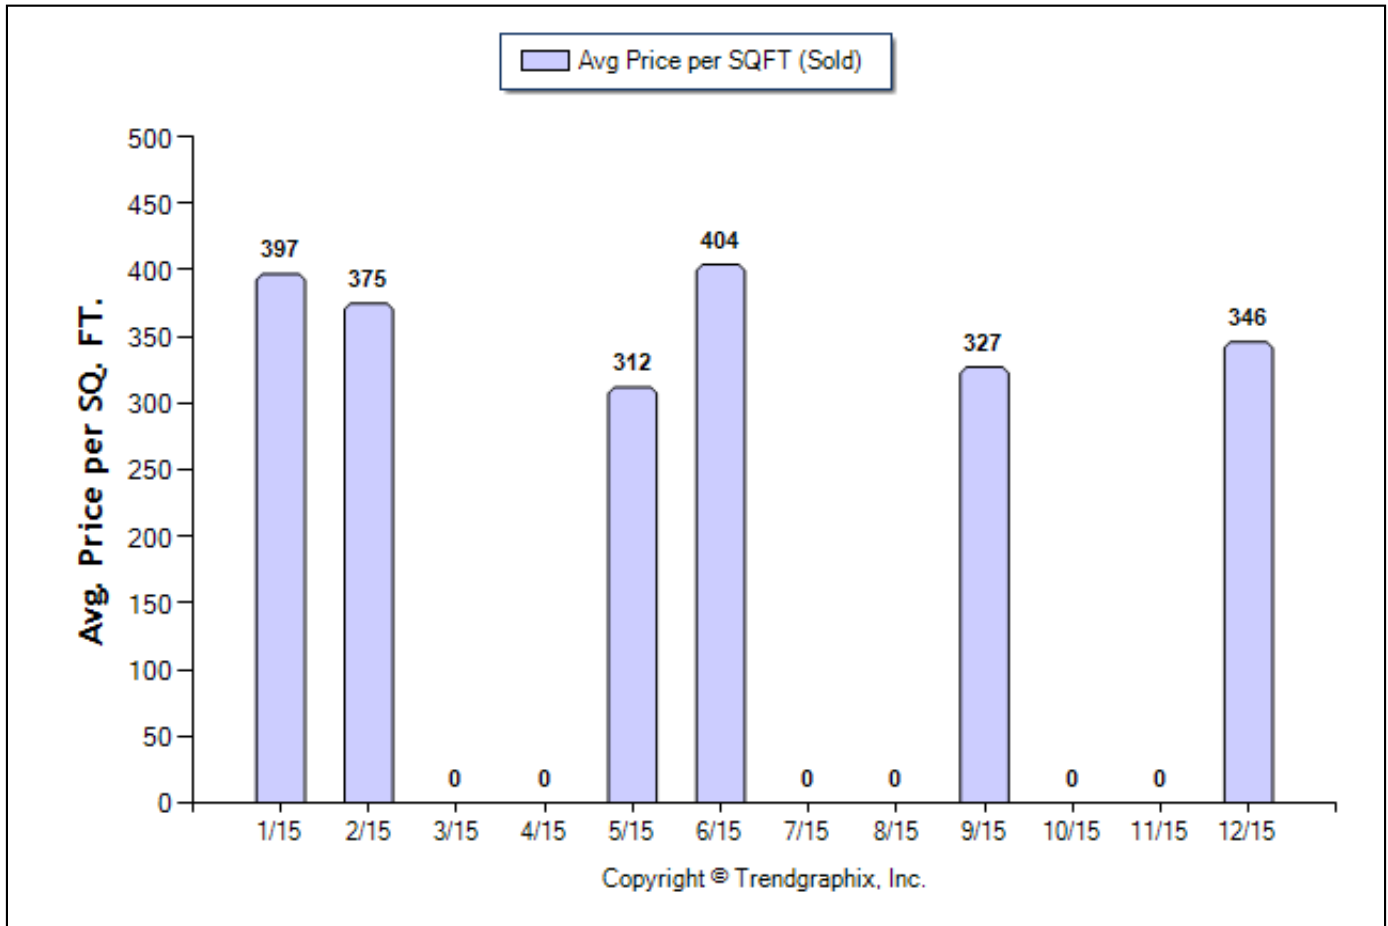

**Bedrooms:** 0 - No Limit

**Full Baths:** 0 - No Limit

**Half Baths:** 0 - No Limit

**Year Built:** 0 - No Limit

**Average Price per SQFT (Sold) (Jan. 2015 - Dec. 2015)**

**Prepared for you by: Jean-Luc ndriot**